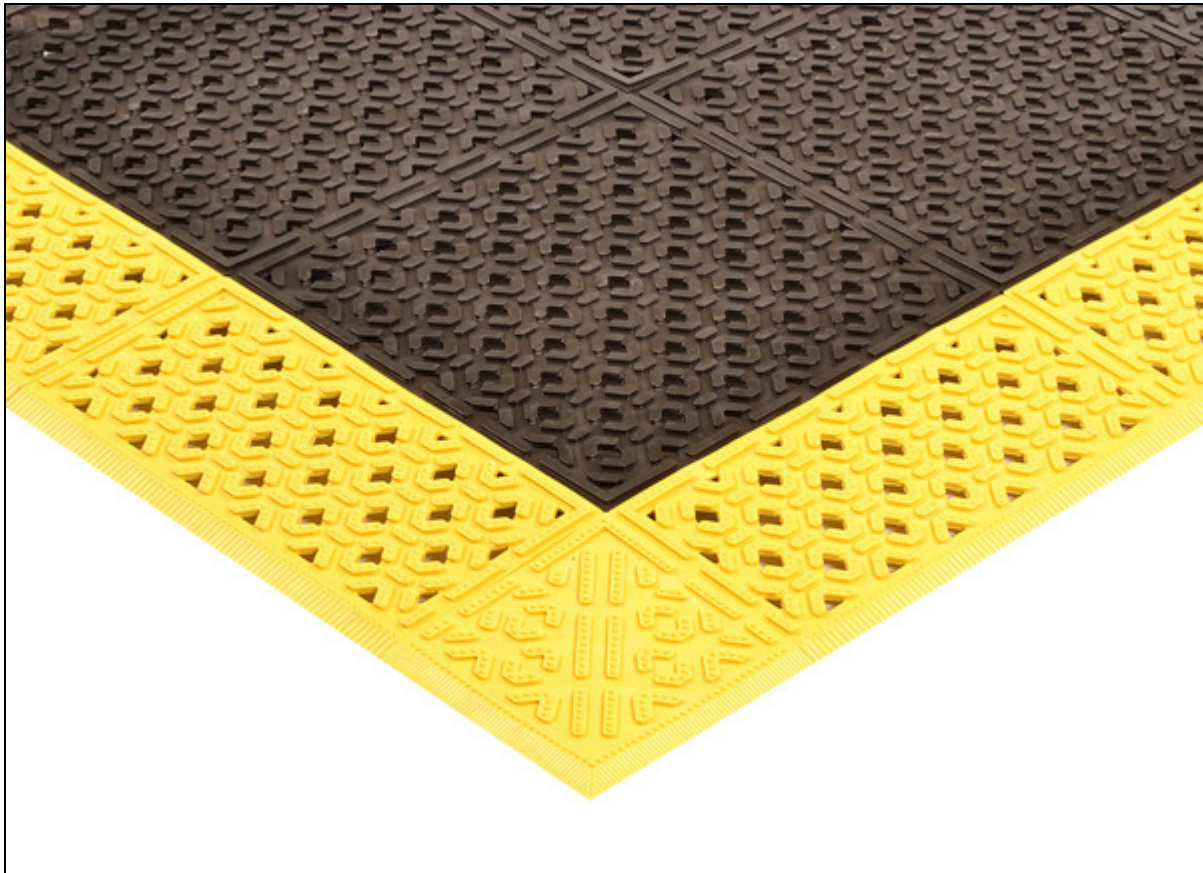

Comfort Deck Ergonomic Mats

Comfort Deck Ergonomic Mats are tiles made for areas needing custom/non-rectangular comfort flooring.

- Tile openings allow water and small debris to drain through mat's top surface.
- LockSafe interlocking system strongly holds tiles together (though tiles can also be heat sealed together).
- Simply disconnect a tile and replace with new one if a portion of this matting system becomes damaged.
- Ideal for wet, non-greasy areas with small debris.
- Tiles are 12" x 12" x 7/8" Thick.
- 12" beveled safety edges and corners available in safety yellow.
- Environmental Green Rating: 50% Recycled Content.

Item No: FCFTDK

Standard Sizes (Approximate)

Size	Qty. 1-10	Qty. 11-25	Qty. 26-50	Qty. 51-200
12" x 12" Tile	\$9.40	\$9.16	\$8.96	\$8.84
12" Male Edge	\$7.96	\$7.84	\$7.56	\$7.36
12" Female Edge	\$7.96	\$7.84	\$7.56	\$7.36
Corner Piece	\$5.96	\$5.84	\$5.56	\$5.36
30" x 36" Mat with All Edging	\$103.12	\$100.48	\$97.76	\$95.52
30" x 48" Mat with All Edging	\$133.64	\$130.32	\$127.76	\$125.52
30" x 60" Mat with All Edging	\$168.96	\$165.52	\$162.20	\$159.88
30" x 72" Mat with All Edging	\$199.72	\$196.60	\$193.32	\$191.12
30" x 96" Mat with All Edging	\$262.64	\$259.48	\$257.12	\$255.28
42" x 72" Mat with All Edging	\$265.52	\$262.20	\$259.96	\$257.76
42" x 96" Mat with All Edging	\$359.80	\$356.60	\$353.40	\$351.08
42" x 120" Mat w/ All Edging	\$442.44	\$439.36	\$436.60	\$433.32

Standard Colors

Black Tile

Yellow Edge